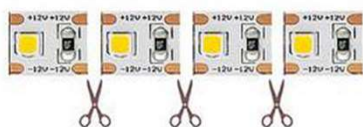

Ambience Lighting Ltd

MAKING VISIONS A REALITY

INTRODUCING THE

NEW

AL-2835-120-XX

" THE AL-2835-120 LED TAPE WHERE YOU CAN CUT BETWEEN EVERY LED "

SPECIFICATIONS:

1. LED Chip : 2835
2. LED Per Metre : 120
3. Voltage : 24 VDC
4. Cut length : One LED 10mm
5. Watts Per Metre : 20
6. Lumen Per Metre : 2,000

" AVAILABLE COLOURS - WARM, COOL AND NEURAL WHITE "

Our full range of LED tapes are designed and manufactured for the Professional installer and are used and specified in some of the most prestigious projects across the world.